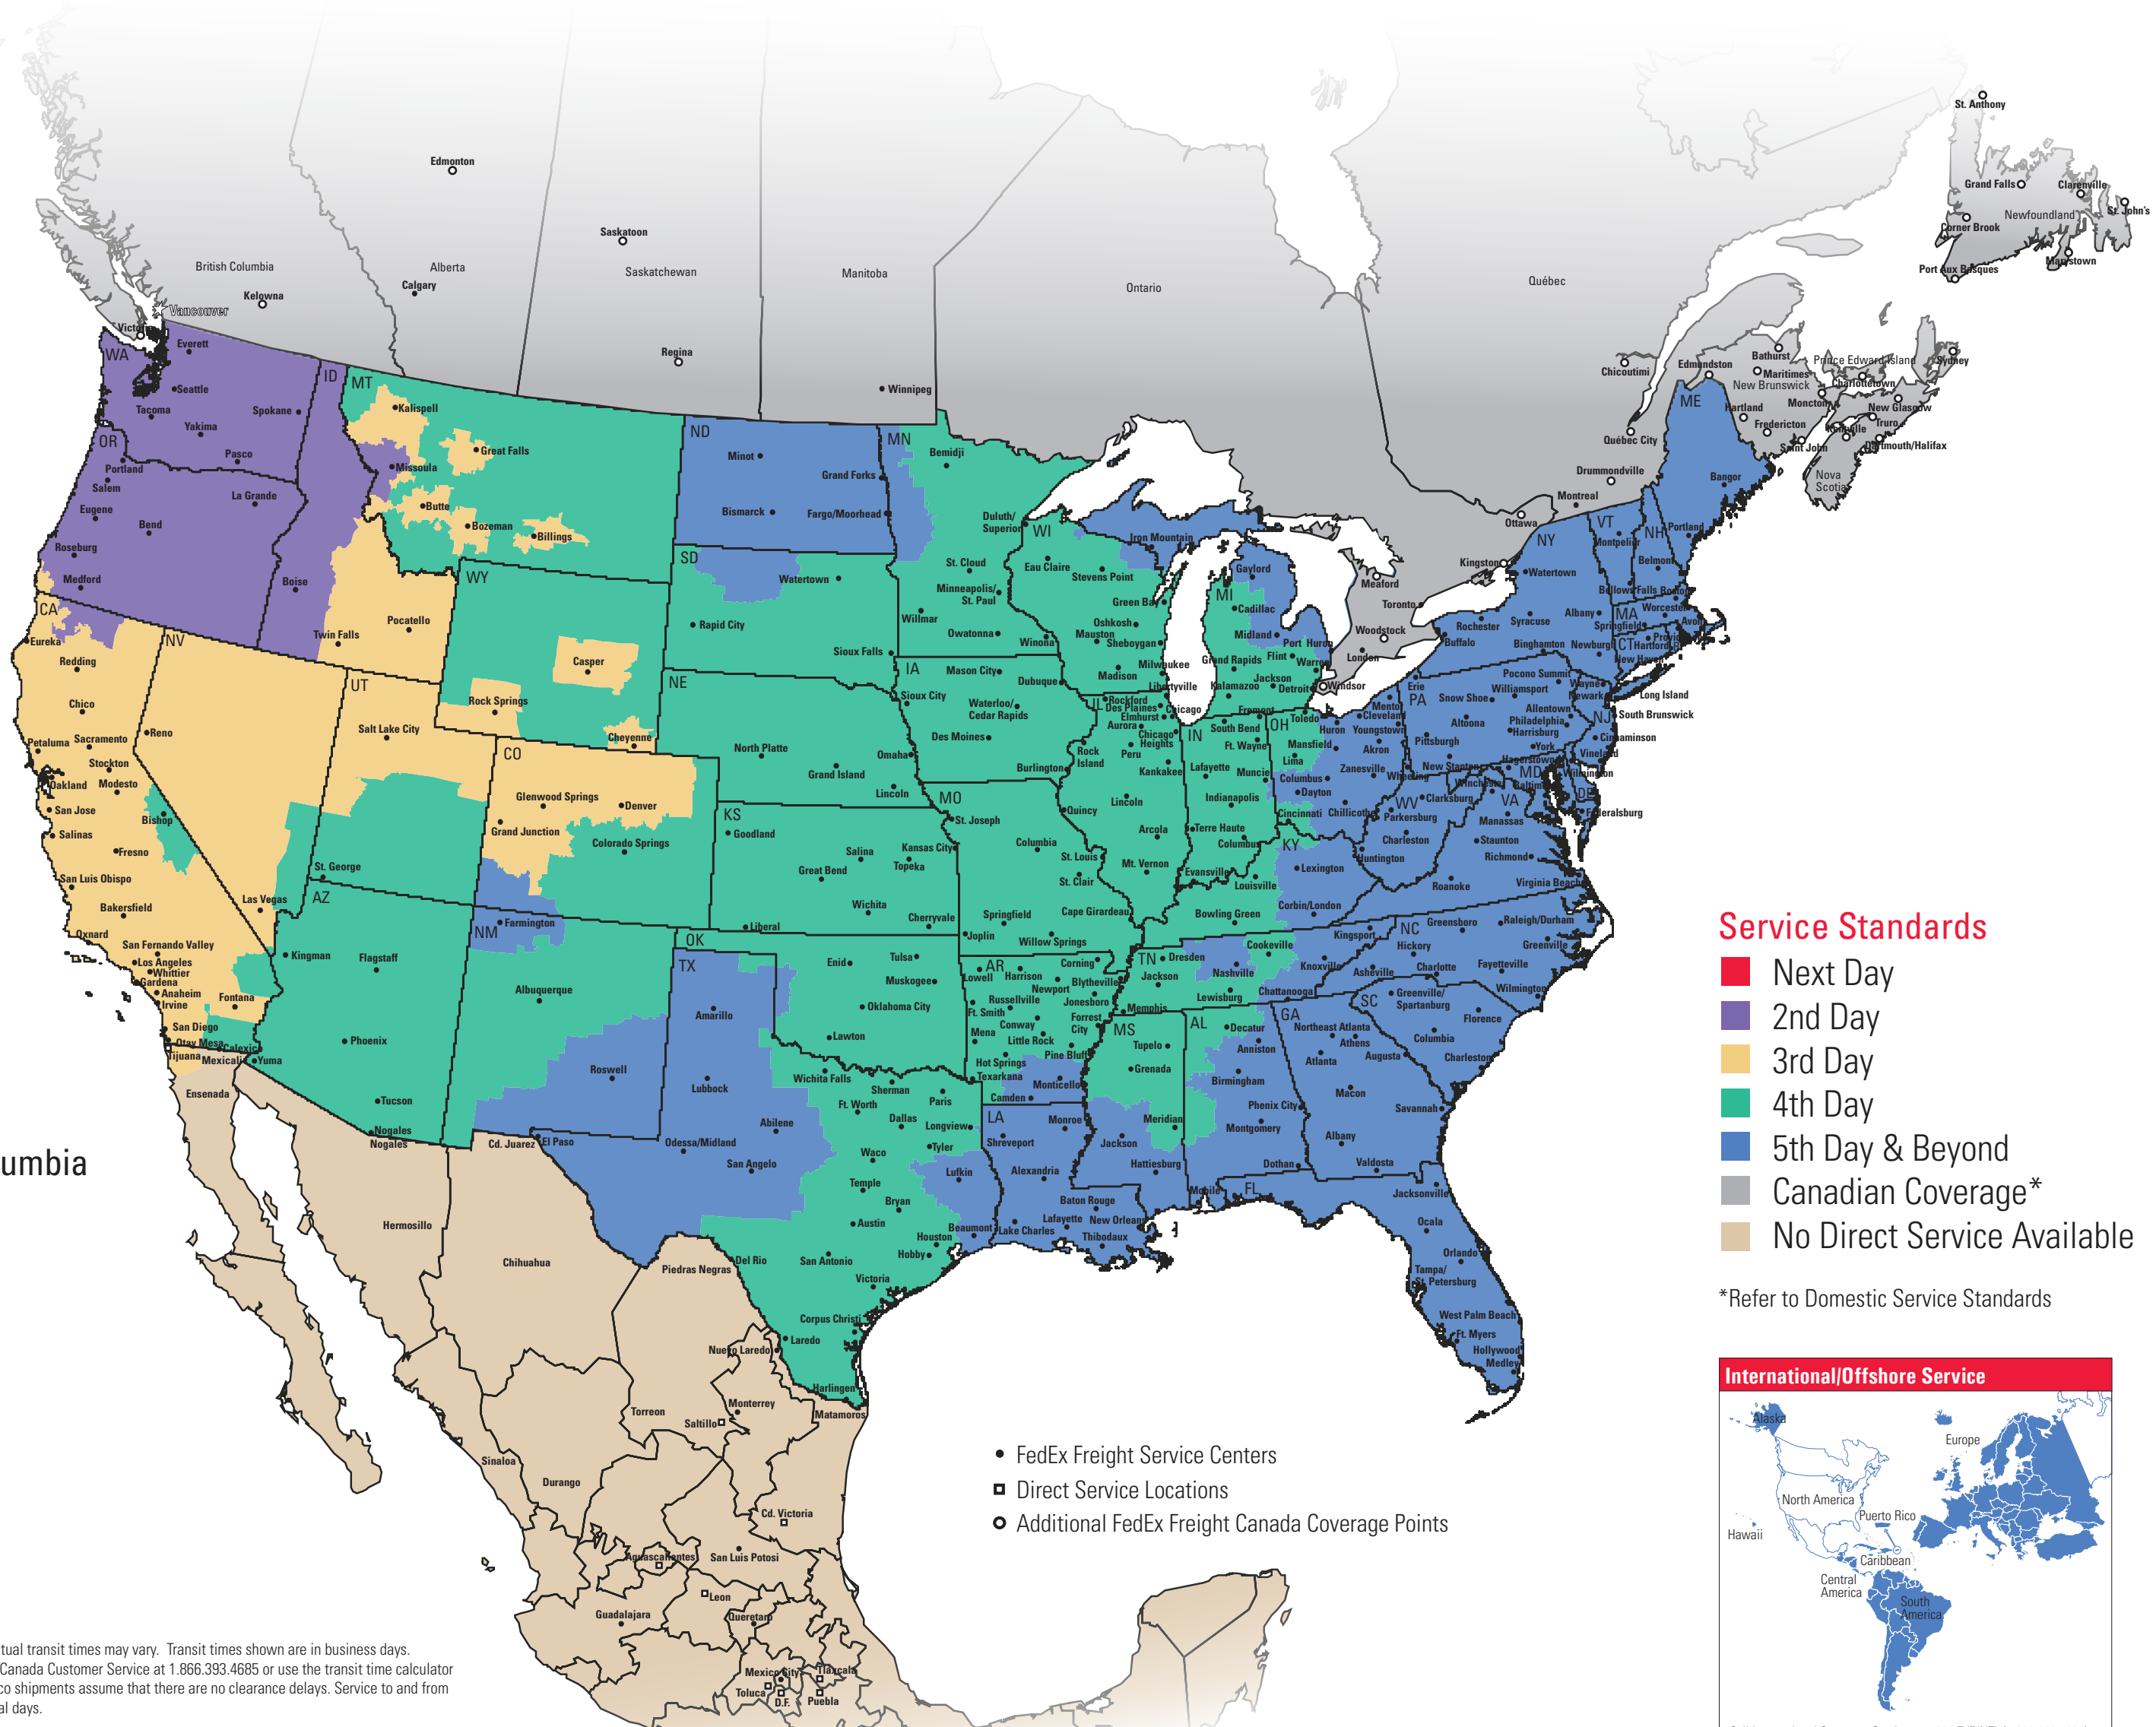

# Transborder Canada to U.S.

## Service Center

### Vancouver

Province of British Columbia

3881 Myrtle Street

Burnaby, BC V5C 4G1

1.604.430.9599

1.866.393.4585

[fedex.com](http://fedex.com)

Color-coded maps are for illustration purposes only. Actual transit times may vary. Transit times shown are in business days. For specific transit times, please contact FedEx Freight Canada Customer Service at 1.866.393.4685 or use the transit time calculator on [fedex.com](http://fedex.com). Transit standards for Canada and Mexico shipments assume that there are no clearance delays. Service to and from points within Canada and Mexico may require additional days.

## Service Standards

- Next Day
- 2nd Day
- 3rd Day
- 4th Day
- 5th Day & Beyond
- Canadian Coverage\*
- No Direct Service Available

\*Refer to Domestic Service Standards

- FedEx Freight Service Centers
- Direct Service Locations
- Additional FedEx Freight Canada Coverage Points