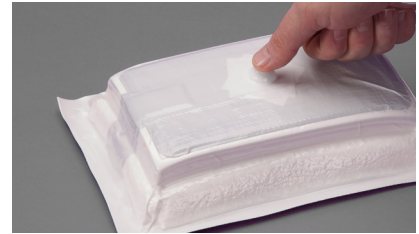

A size to fit all your travel needs

The cold shipping package provided by FedEx is available in three different sizes, so you can select the one that best fits your requirements. You can also choose between 48 hours and 96 hours of cooling duration for the medium and large sizes.

	Duration (in hours)	Content Capacity (in inches)
Small Standard Duration	48	8.5 x 4.7 x 1.6
Medium Standard Duration	48	8.5 x 4.7 x 3.0
Large Standard Duration	48	9.5 x 8.7 x 4.5
Medium Extended Duration	96	8.5 x 4.7 x 2.7
Large Extended Duration	96	9.5 x 8.7 x 4.8

¹For international destinations, order your cold shipping packages 96 hours prior to your arrival date.

²Transportation charges are billed separately.

FedEx. Solutions That Matter.®

Easy as 1-2-3

The cold shipping package provided by FedEx simplifies the process of safely shipping your breast milk:

1. Press the actuator button on the cooler engine to begin cooling action.