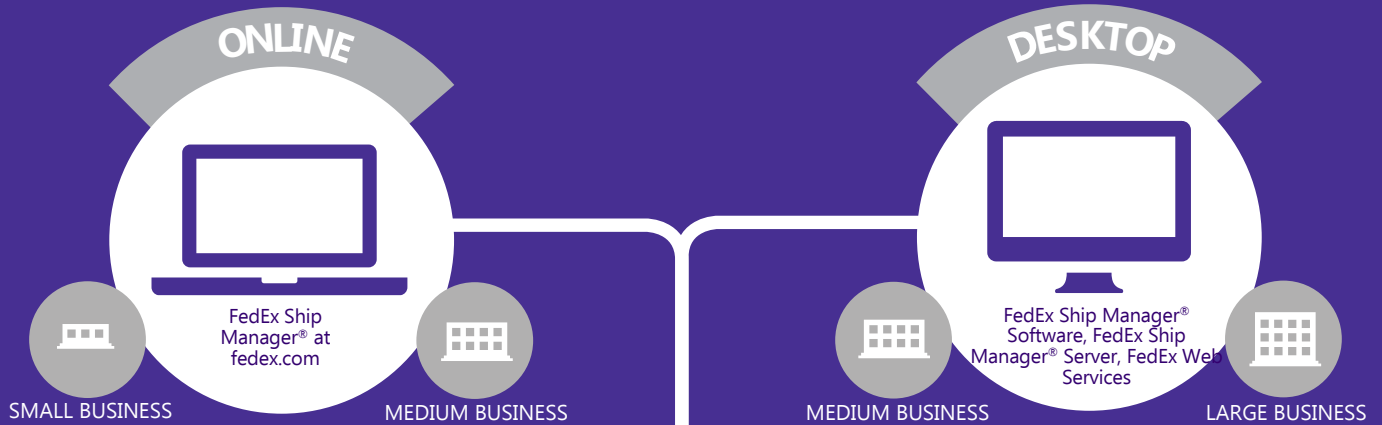

# AUTOMATE ACCELERATE

Put the power of automation to work for your business.

Now you can ship all of your FedEx Freight<sup>®</sup>, FedEx Express<sup>®</sup> and FedEx Ground<sup>®</sup> shipments with our electronic shipping tools. Use this infographic to see which tools are best for your business.

See all the benefits of online and desktop shipping tools at [fedex.com/freighttools](http://fedex.com/freighttools).

## STREAMLINE YOUR SHIPPING PROCESS

- Generate Bills of Lading and labels for packages and freight
- Shared address book
- Import/export address information
- Schedule pickups
- Get transit times
- Get customized rate quotes